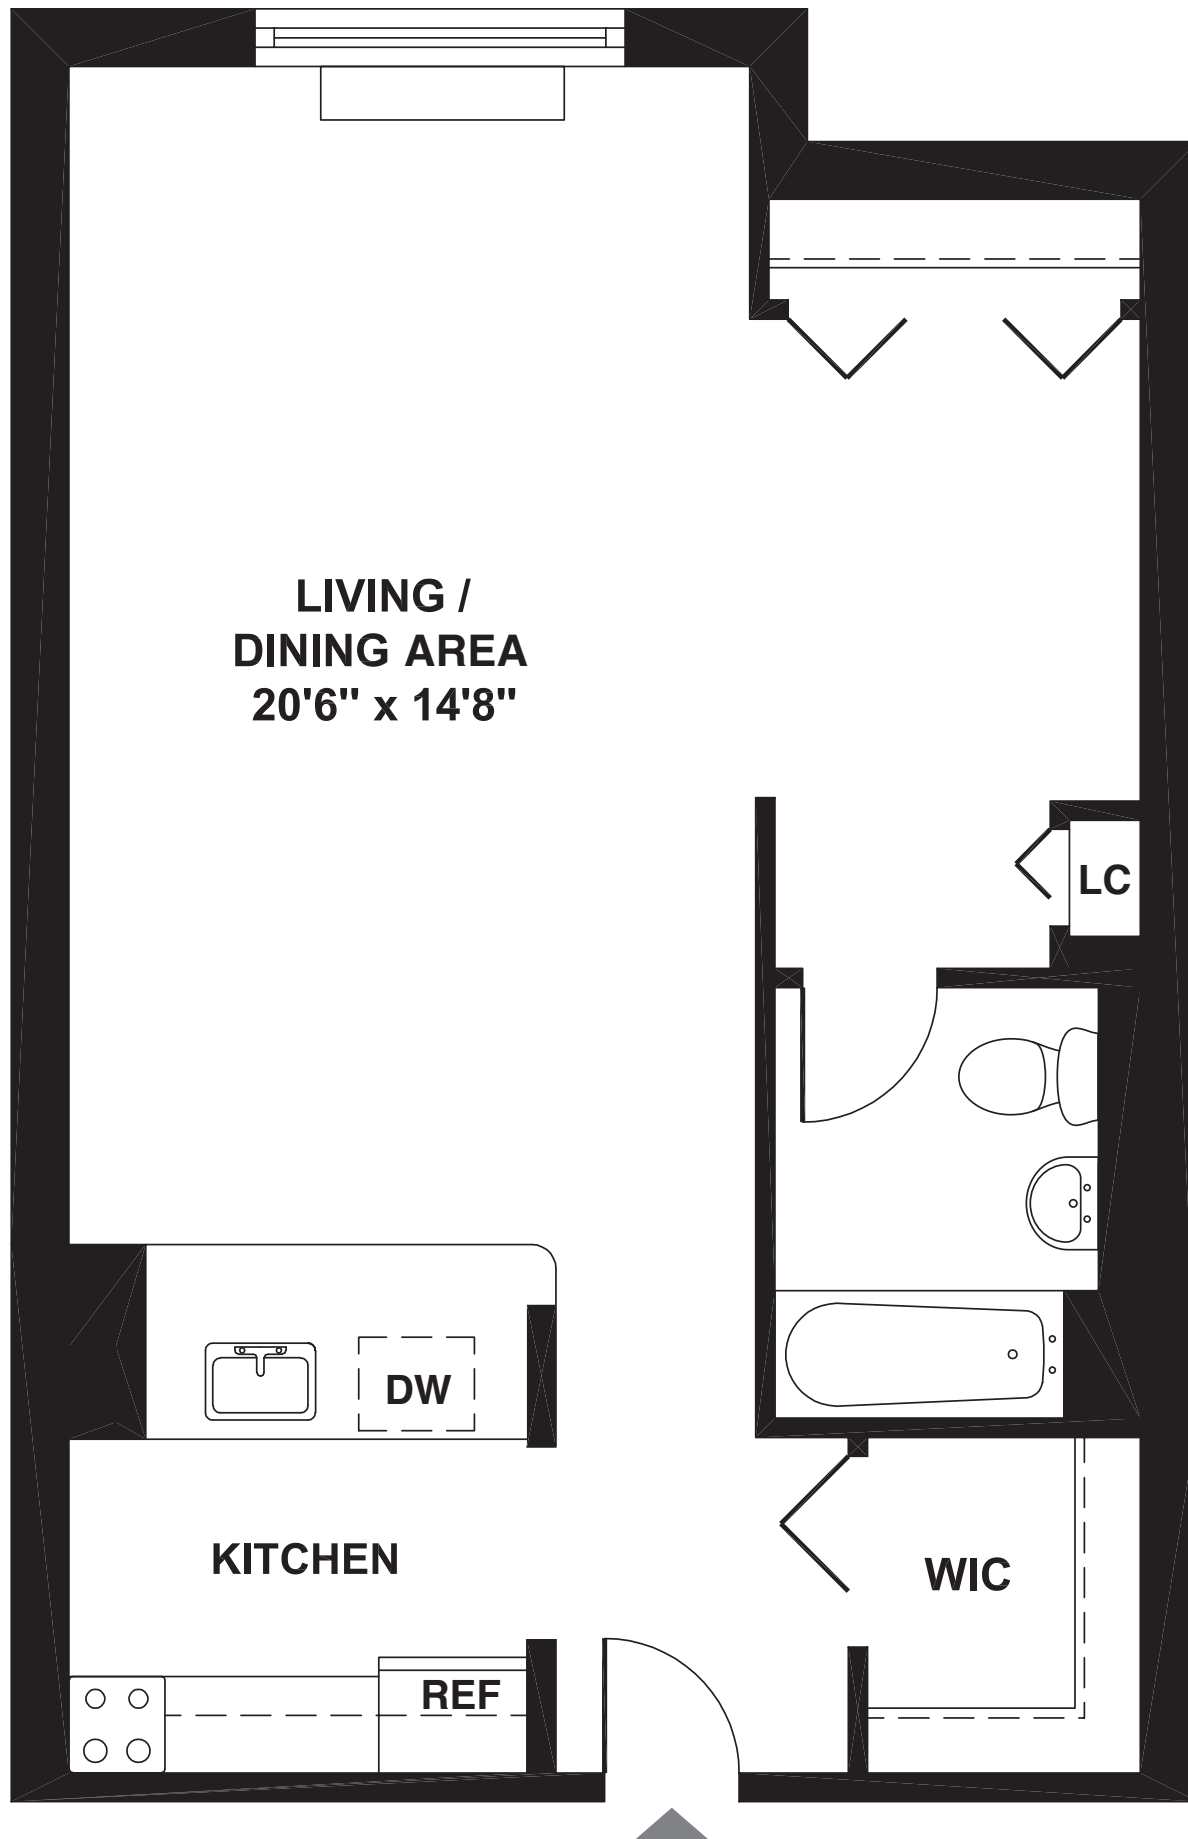

TAPESTRY

The Gateway to Manhattan

APARTMENT 4-9L

Studio/1 Bathroom

FEATURES

Open, U-Shaped Kitchen with Breakfast Bar • Linen Closet • Walk-in Closet

245 East 124th Street New York, NY 10035

212.410.6505 www.Tapestry124.com

All illustrations are an artist's representation and do not constitute a representation of any aspects of the final product.
All Dimensions, layouts, and details shown are approximate. Floor Plans are subject to change.